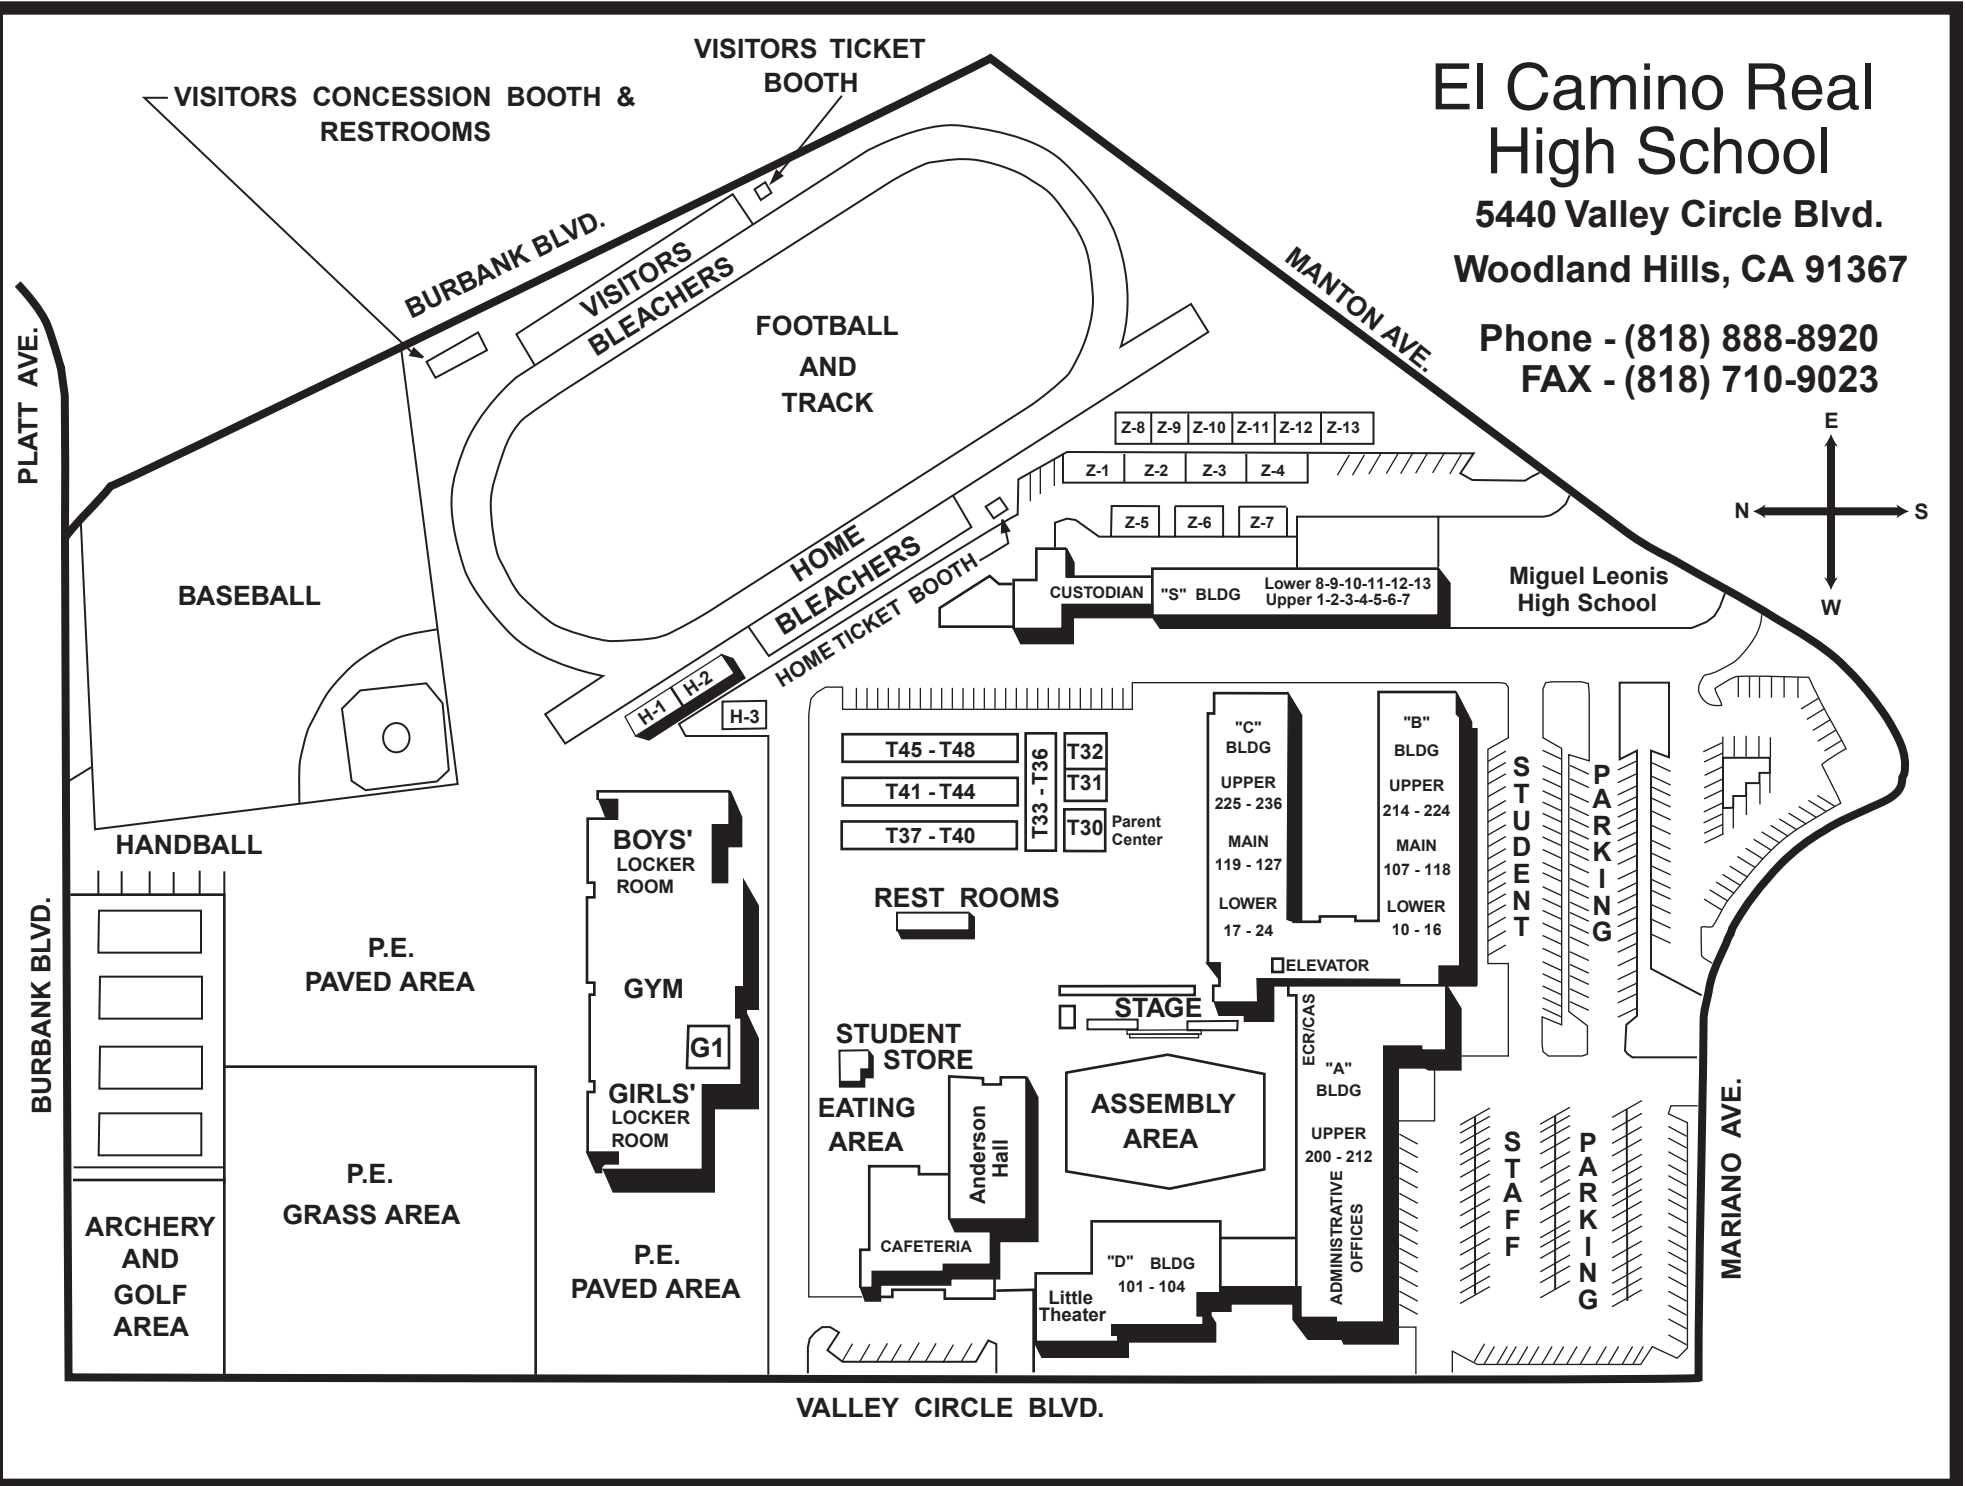

# El Camino Real High School

5440 Valley Circle Blvd.

Woodland Hills, CA 91367

Phone - (818) 888-8920

FAX - (818) 710-9023

Miguel Leonis High School

VALLEY CIRCLE BLVD.